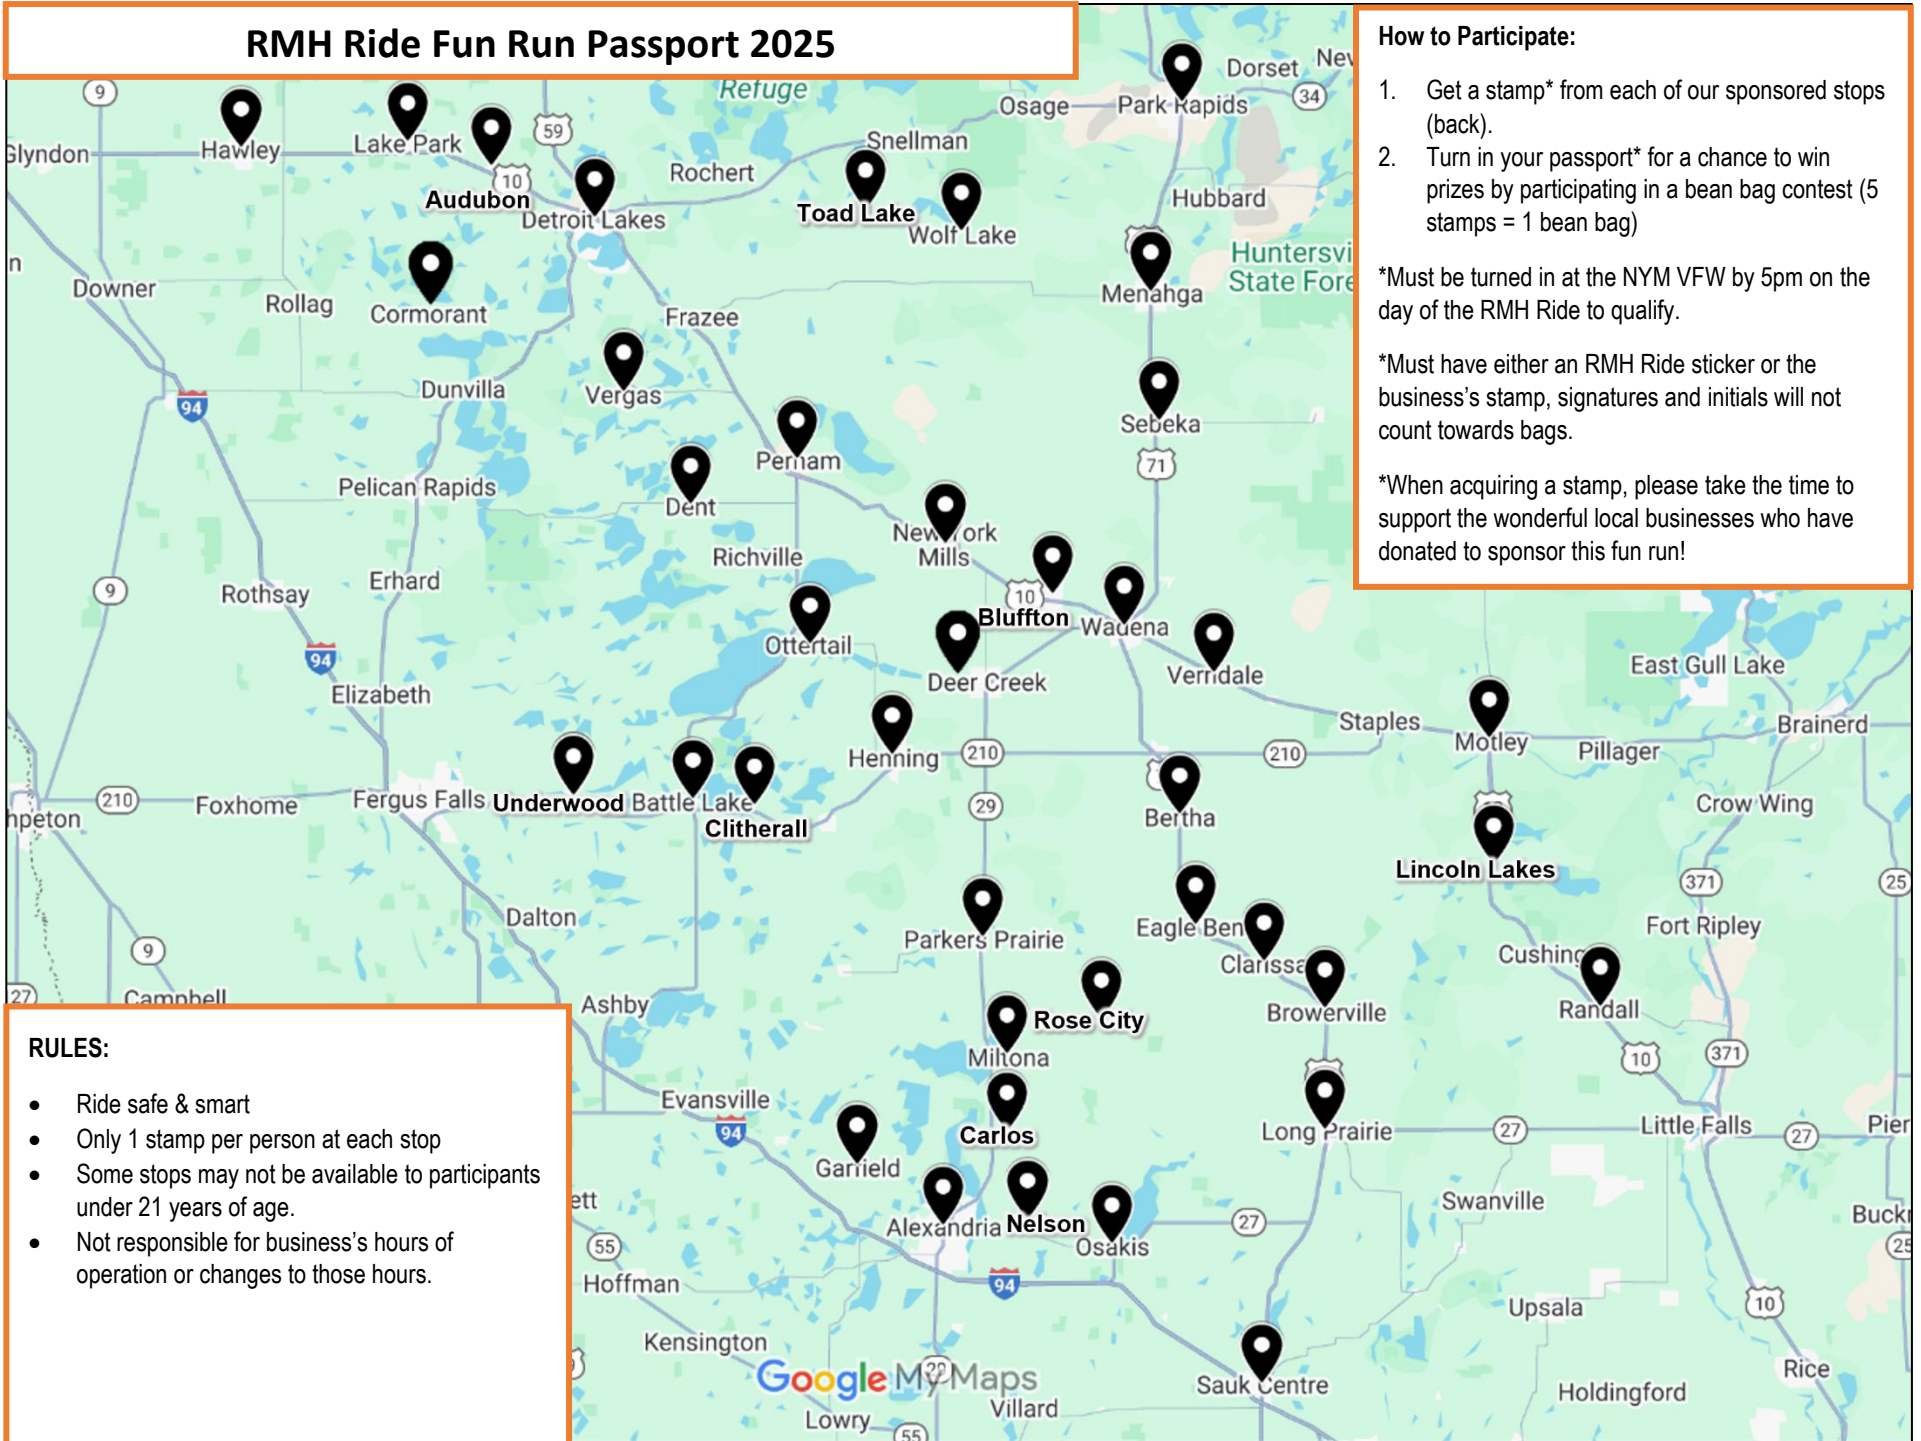

RMH Ride Fun Run Passport 2025

How to Participate:

1. Get a stamp* from each of our sponsored stops (back).
2. Turn in your passport* for a chance to win prizes by participating in a bean bag contest (5 stamps = 1 bean bag)

*Must be turned in at the NYM VFW by 5pm on the day of the RMH Ride to qualify.

*Must have either an RMH Ride sticker or the business's stamp, signatures and initials will not count towards bags.

*When acquiring a stamp, please take the time to support the wonderful local businesses who have donated to sponsor this fun run!

RULES:

- Ride safe & smart
- Only 1 stamp per person at each stop
- Some stops may not be available to participants under 21 years of age.
- Not responsible for business's hours of operation or changes to those hours.

Stops are arranged by city name A-Z; stops with an () are located far outside the city limits and show a separate "pin" on the map for ease of locating.